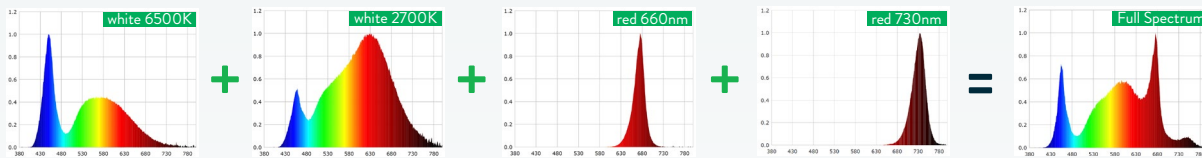

The *kush* is the choice of craftsmen who need a high powered, spectrum adjustable, waterproof, vertical grow light that delivers even PPFD onto and down into the canopy.

**LIGHT DISTRIBUTION CURVE**

NO OPTICS  
CONIC 120°

4'x4' canopy = 1057 average PPFD @ 6-9" Height

**LIGHT DELIVERY**

Our patented optics allow plants to see equal intensity light from all angles (similar to sunlight), prevent hot/burned spots and result in a larger growing surface with more density below the canopy. #GrowDeep

**FULL POWER SPECTRUM TUNING**

The *kush* is the first vertical flowering light to deliver full control over the spectrum without any loss of power. With up to 475 watts of any spectrum between 2700k and 6500k (warm to cool), you control what type of white light gets delivered to your plants. The red/far-red channel provides 175 watts of energy that can be evenly split, shifted to either 660nm or 730nm or completely turned off. The *kush* produces 650 watts of customizable plant growing photonic power.

**WARRANTY:** 5 years  
**TUNABILITY:** 4 color channels with \*NEW\* full power spectrum tuning  
**SPECTRUM:** white (2700k and 6500k) and red (660 and 730nm)  
**SECONDARY OPTICS:** Conic 120° (height over canopy is 6" to 12")  
**DIMMING:** Wired & wireless control of spectrum, intensity and scheduling  
**FIXTURE PPF:** 1,631 µmol/s      **EFFICACY:** 2.51 umol/j  
**PPFD (suggested use):** up to 1,057 µmol/m2/s over a 4'x4' (40 watts/sf)  
**MAX COVERAGE AREA:** Flower = 4.5'x4.5'      Mother = 5'x5'