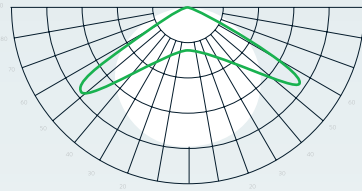

The *kush* is the choice of craftsmen who need a high powered, spectrum adjustable, waterproof, vertical grow light that delivers even PPFD onto and down into the canopy.

**LIGHT DISTRIBUTION CURVE**

NO OPTICS  
CONIC 120°

4'x4' canopy = 1057 average PPFD @ 6-9" Height

**LIGHT DELIVERY**

Our patented optics allow plants to see equal intensity light from all angles (similar to sunlight), prevent hot/burned spots and result in a larger growing surface with more density below the canopy. #GrowDeep

**POWER:** 650w      **WHITE:** 475w / **RED:** 175w  
**INPUT VOLTAGE:** 120 - 277V or 347 - 480v  
**AMPS:** 120v-5.4 / 240v-2.7 / 277v-2.3 / 480v-1.36  
**POWER FACTOR:** >95%      **DAISY CHAIN:** Yes  
**DIMENSIONS:** 43.25" x 40.5" x 5.25"      **WEIGHT:** 36 lbs  
**WATERPROOF SEALING:** IP66 Rating (entire light fixture)  
**THERMAL MANAGEMENT:** Passive  
**CERTIFICATIONS / TESTING:** UL, CSA, CE, FCC, RoHS

**WARRANTY:** 5 years  
**TUNABILITY:** 4 color channels with \*NEW\* full power spectrum tuning  
**SPECTRUM:** white (2700k and 6500k) and red (660 and 730nm)  
**SECONDARY OPTICS:** Conic 120° (height over canopy is 6" to 12")  
**DIMMING:** Wired & wireless control of spectrum, intensity and scheduling  
**FIXTURE PPF:** 1,631 µmol/s      **EFFICACY:** 2.51 umol/j  
**PPFD (suggested use):** up to 1,057 µmol/m2/s over a 4'x4' (40 watts/sf)  
**MAX COVERAGE AREA:** Flower = 4.5'x4.5'      Mother = 5'x5'