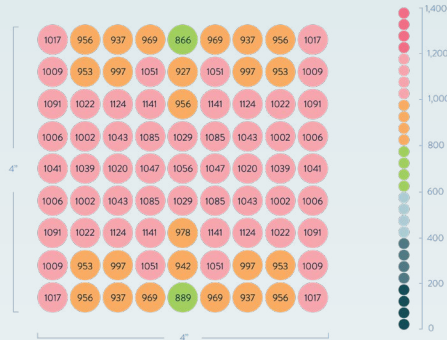

4'x4' canopy = 1057 average PPFD @ 6-9" Height

RAGING
kush III

www.ragingkush.com

The **RAGING *kush*** just changed the rules of the game. Never before has a grower had so much control. No matter what crop, style or strain, the *kush* can morph into exactly what you need and deliver every single time! A light is nothing more than a tool of the trade. The best tools are able to be mastered and manipulated by the best growers to enhance their craft.

The *kush* is the choice of craftsmen who need a high powered, spectrum adjustable, waterproof, vertical grow light that delivers even PPFD onto and down into the canopy.